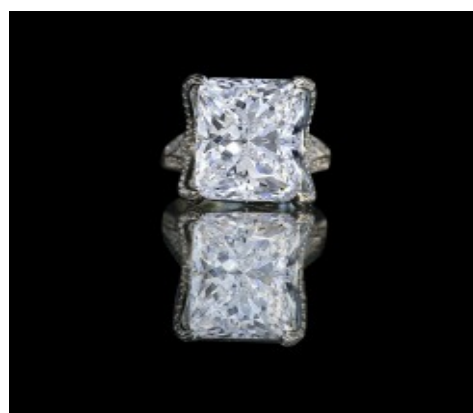

Short Description: 10 CT. Radiant Center Classic Style Settings Ring W/two 1ct TriangularSides SimulatedDiamond-diam [...Read more](#)

10 CT. Radiant Center Classic Style Settings Sterling Silver Ring W/two 1ct TriangularSides Simulated Diamond-diamondVeneer® 635R71337cha

SKU: 635R71337cha

Price: Regular Price:\$360.00, Special Price: \$216.00

Short Description: Exclusively designed with 10 ct. radiant center, this sterling silver electroplatedring has a class [...Read more](#)