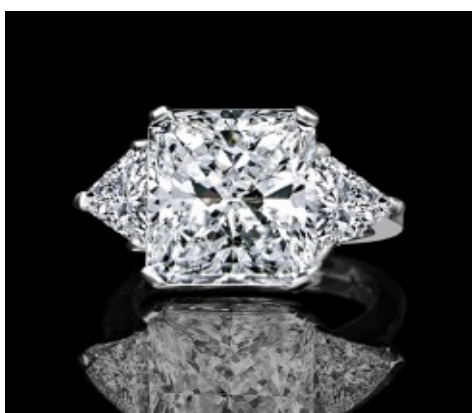

10 CT. Radiant Center Classic Style Settings Sterling Silver Ring W/two 1ct TriangularSides Simulated Diamond-diamondVeneer® 635R71337cha

SKU: 635R71337cha

Price: Regular Price:$360.00, Special Price: $216.00

Short Description: Exclusively designed with 10 ct. radiant center, this sterling silver electroplatedring has a class [...Read more](#)