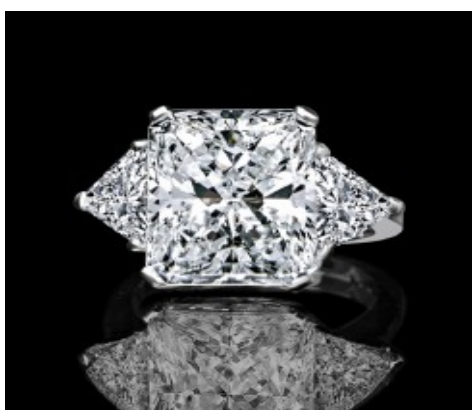

10 CT. Radiant Center Classic Style Settings Sterling Silver Ring W/two 1ct TriangularSides Simulated Diamond-diamondVeneer® 635R71337cha

SKU: 635R71337cha

Price: Regular Price:$360.00, Special Price: $216.00

Short Description: Exclusively designed with 10 ct. radiant center, this sterling silver electroplatedring has a class [...Read more](#)